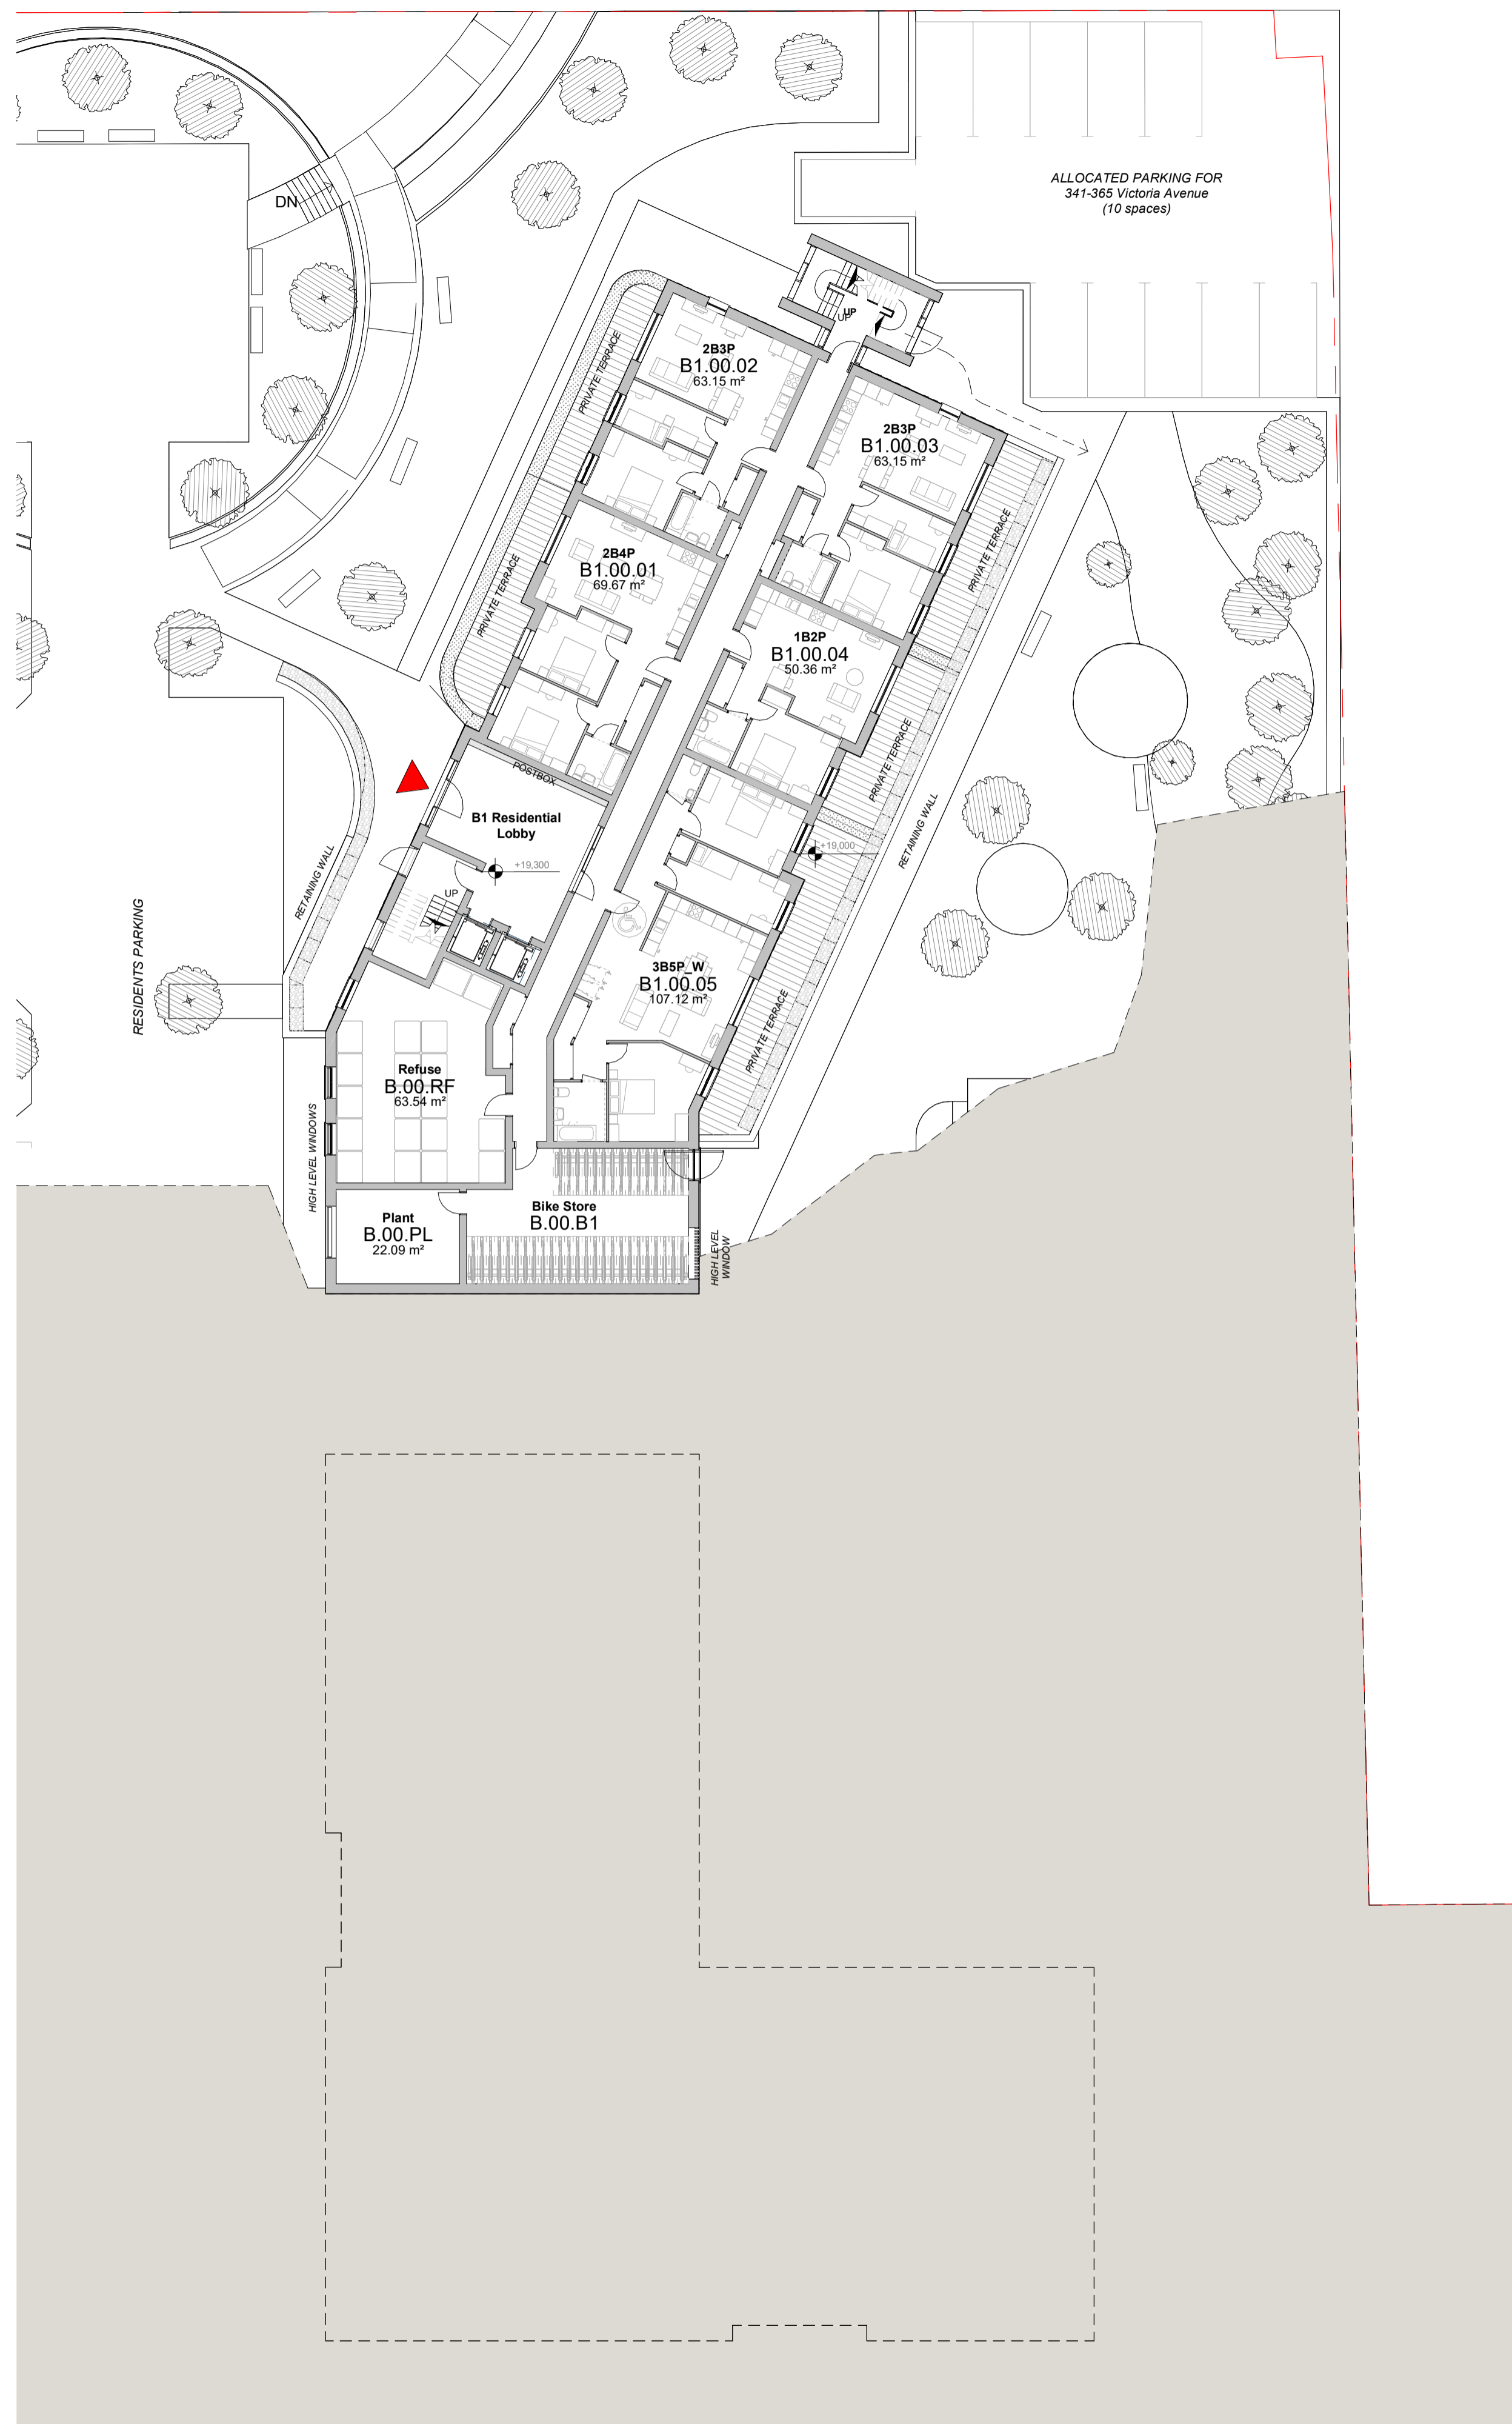

— Site Boundary

- - - Building Line Above

1 Level 0 +19.300 AOD
1:200