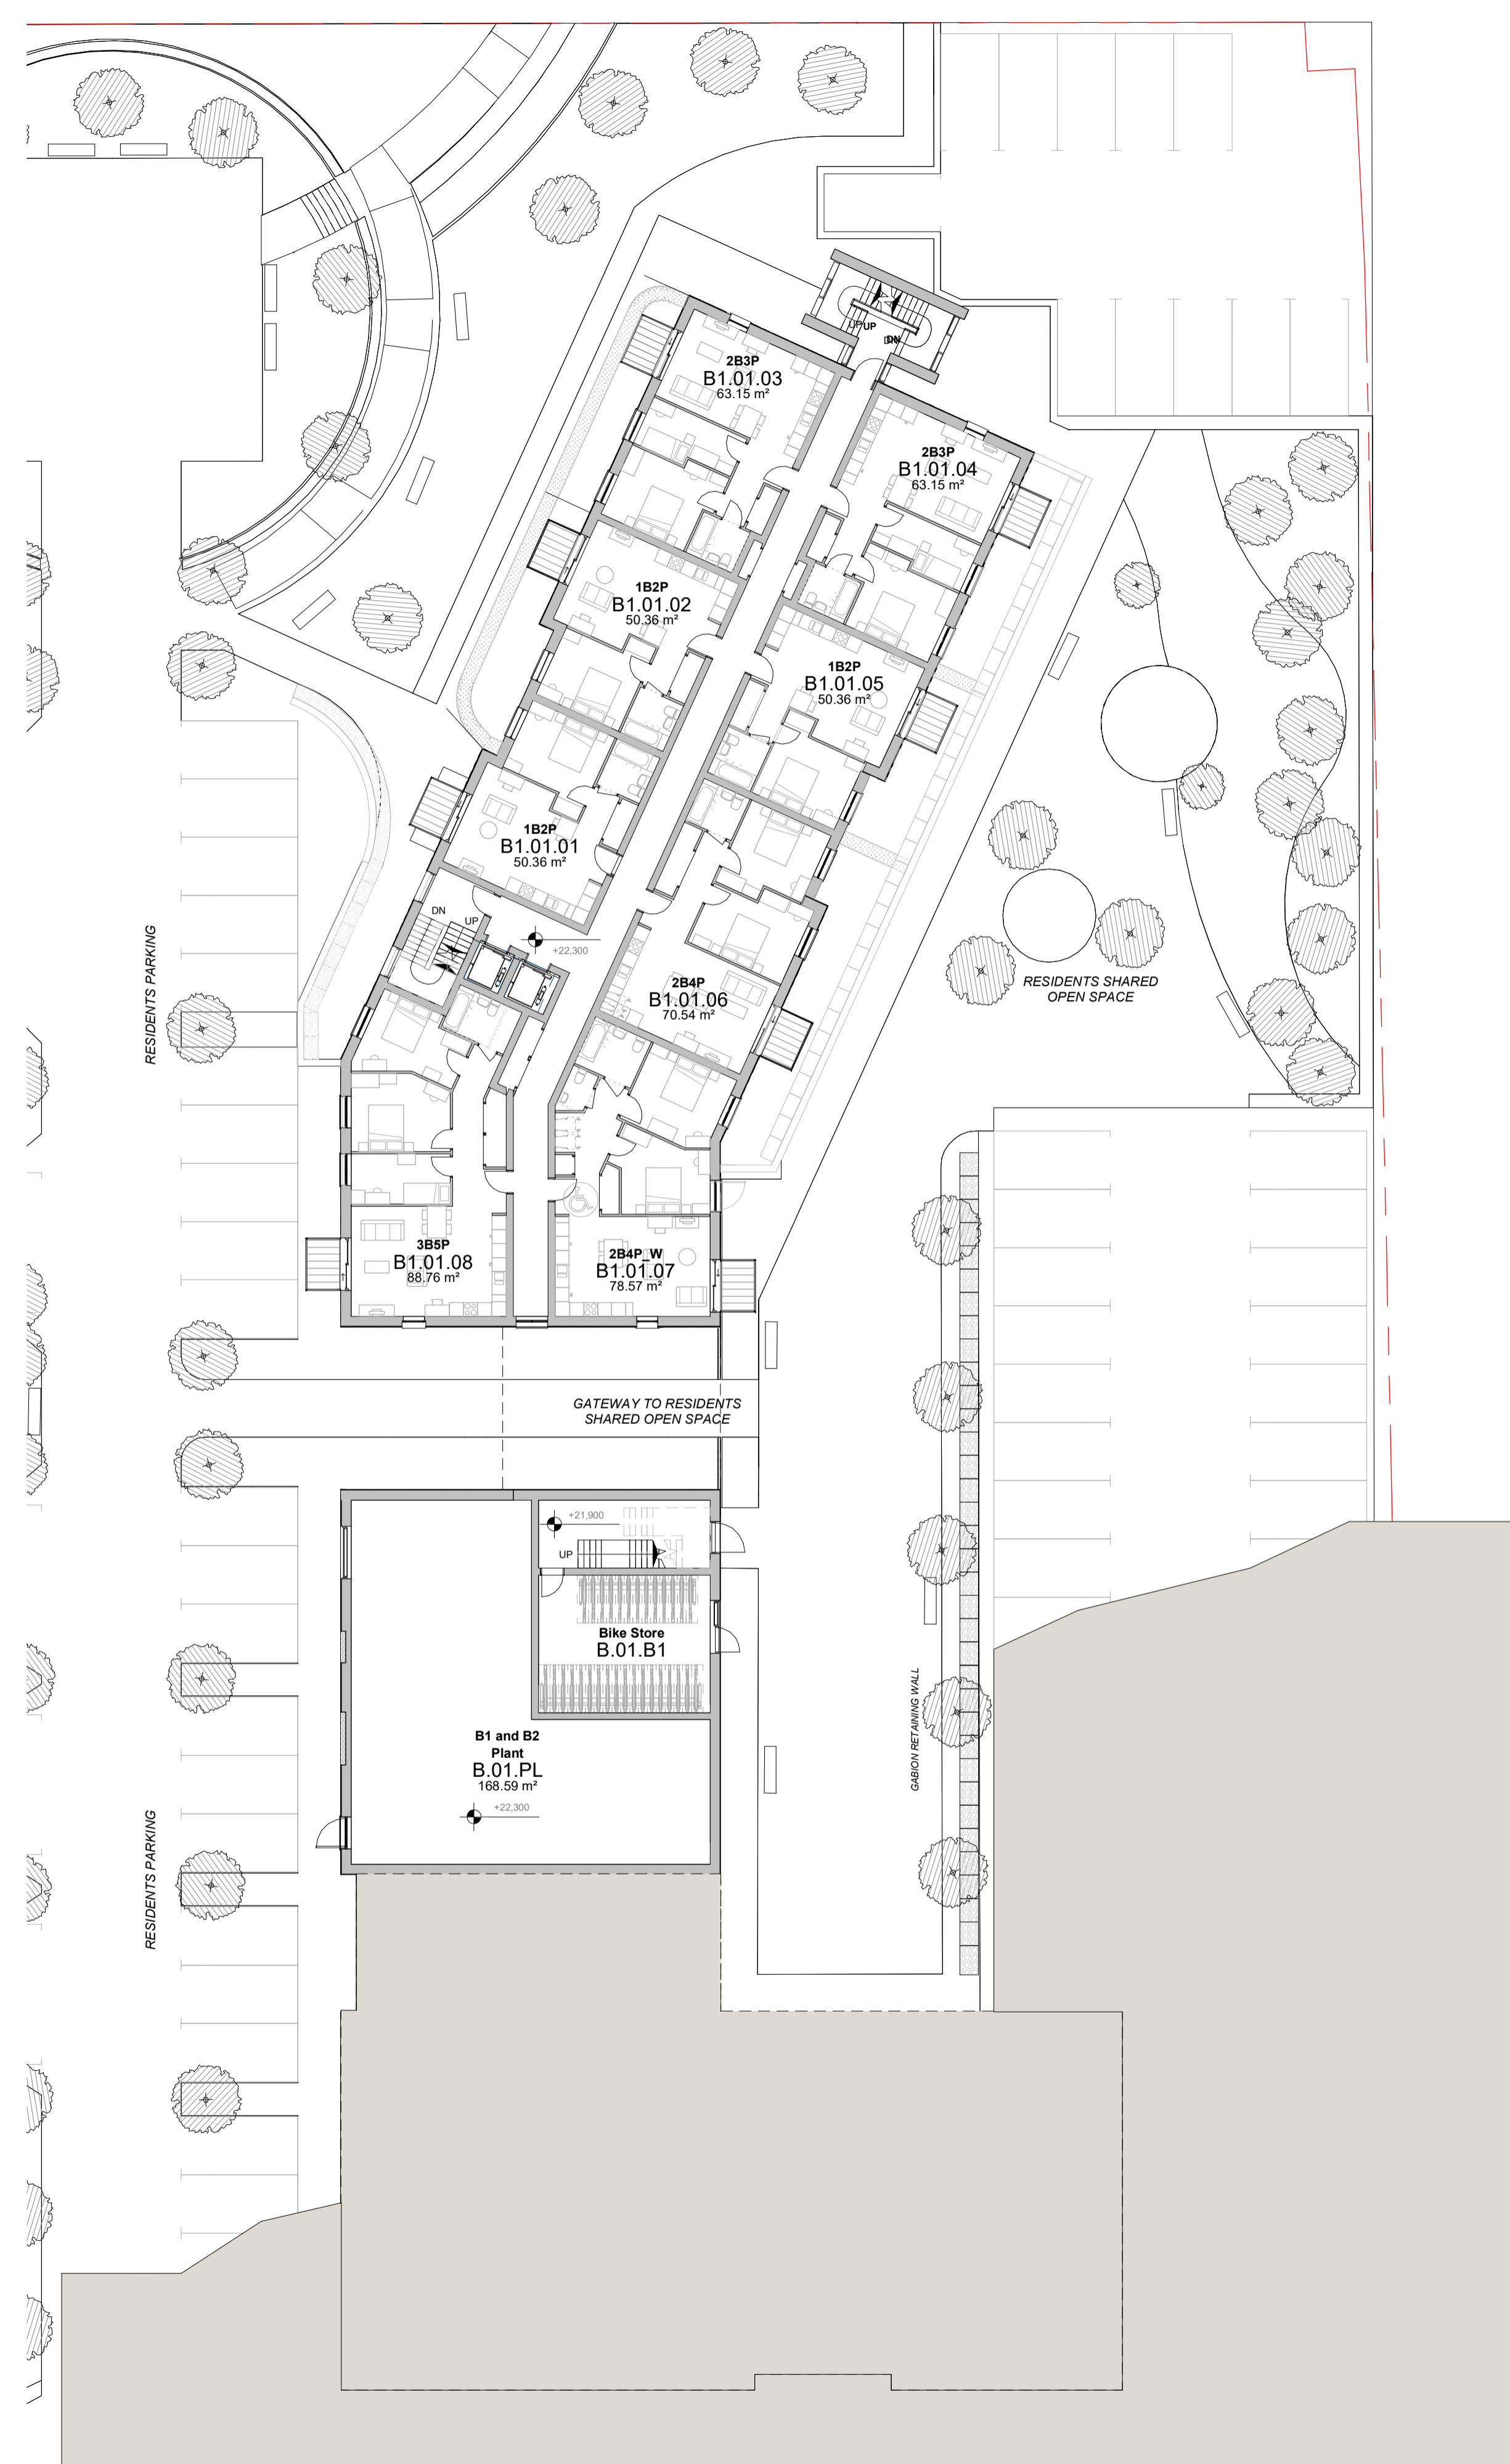

2 Level 1 +22.300 AOD
1:200

Rev: P03	Date: 09.09.2020	Drw: KW	Chk: SG
Rev: P02	Date: 26.06.2020	Drw: KW	Chk: SG
Rev: P01	Date: 13.09.2019	Drw: FD	Chk: SG

Client:
Southend United FC

Project:
Roots Hall - Southend on Sea

Title:
Building B - Level 0 and 1

Drawing status:
For Planning